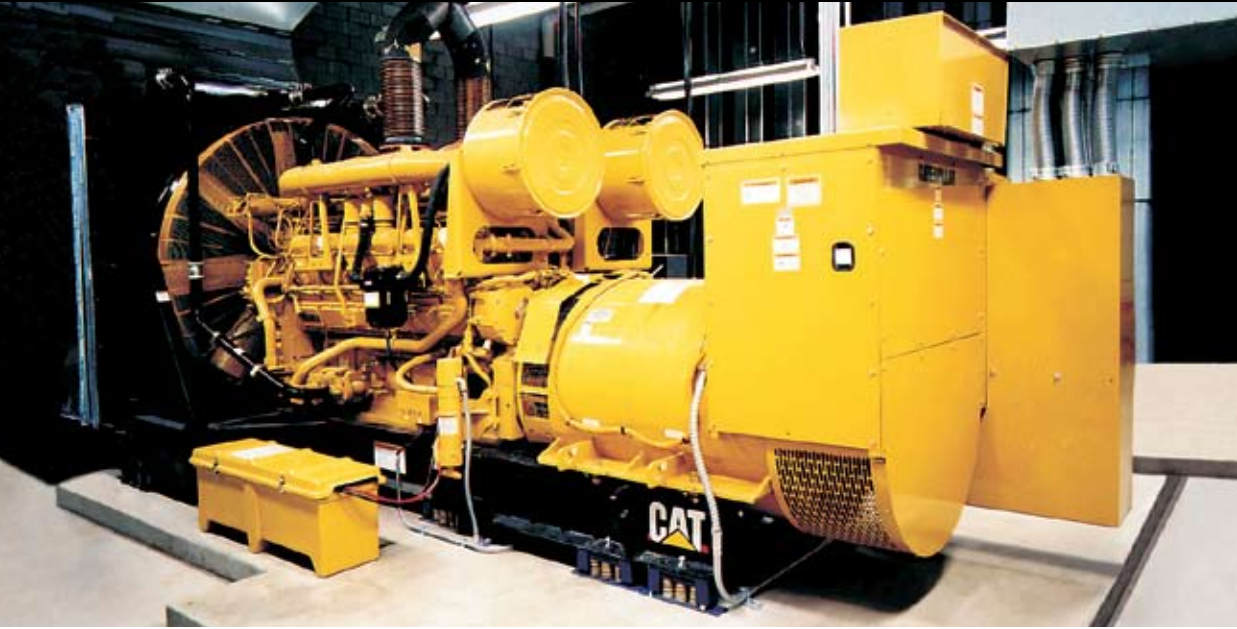

# WATCHGUARD GENERATOR SERVICE

A Comprehensive 67-Point Inspection Plus Maintenance Level 2

- Inspect and test engine, generator, transfer switches, day tank, battery charger, engine block heater, gauges, and meters
- Thoroughly check emergency engine safety shutdown systems
- Change engine oil and replace with high grade oil. Replace fuel and oil filters
- Test oil and coolant for contamination (ensuring they meet manufacturer's specifications)
- Provide written analysis of the inspection which will also identify areas requiring further service
- Dispose all parts and fluids per EPA standards
- *Recommended every 6 to 12 months*

## IOWA

1500 Ziegler Drive NW  
Altoona, IA 50009  
515.957.3800 • 800.342.7002

Watchguard Service is a Ziegler preventive maintenance and inspection program, custom designed to help reduce generator operating costs, prolong component life, and increase the overall reliability of your equipment.